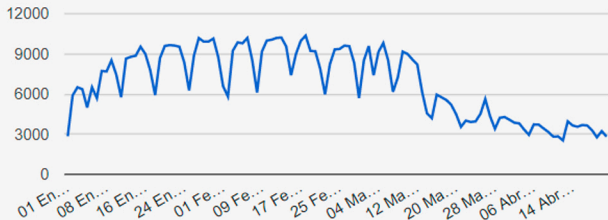

TOTAL VISITORS IN TIMEFRAME

1044466

TOTAL PAGEVIEWS IN TIMEFRAME

Visits

Pageviews