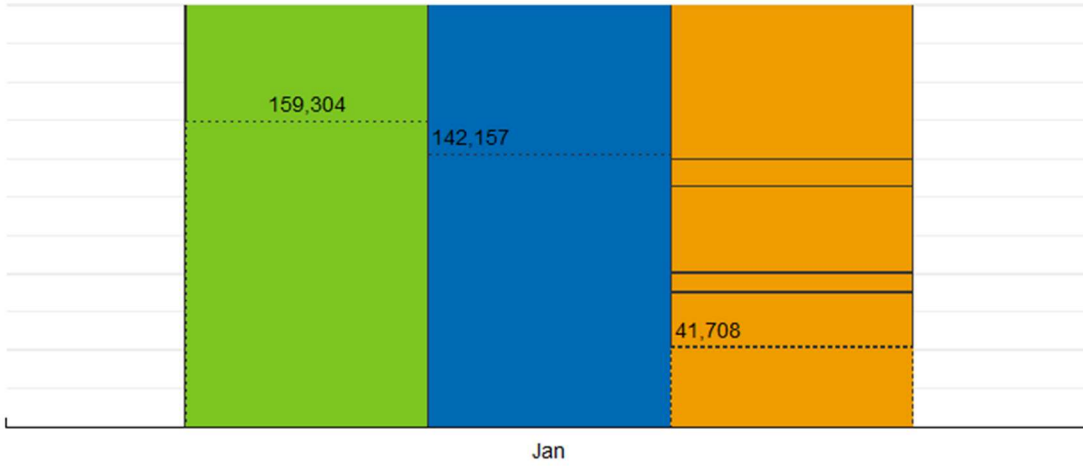

Enero 2018

Mensualmente ▾

Mon 1st — Thu 18th January ▾

- Page Views
- Unique Visits
- Visitas recurrentes

Average Monthly Page Views

159.3K

Average Monthly Unique Visits

142.2K

Average Monthly First Time Visits

100.4K

Average Monthly Returning Visits

41.7K

CSV

	Page Views	Unique Visits	First Time Visits	Visitas recurrentes
Jan 2018	159,304	142,157	100,449	41,708
Total	159,304	142,157	100,449	41,708